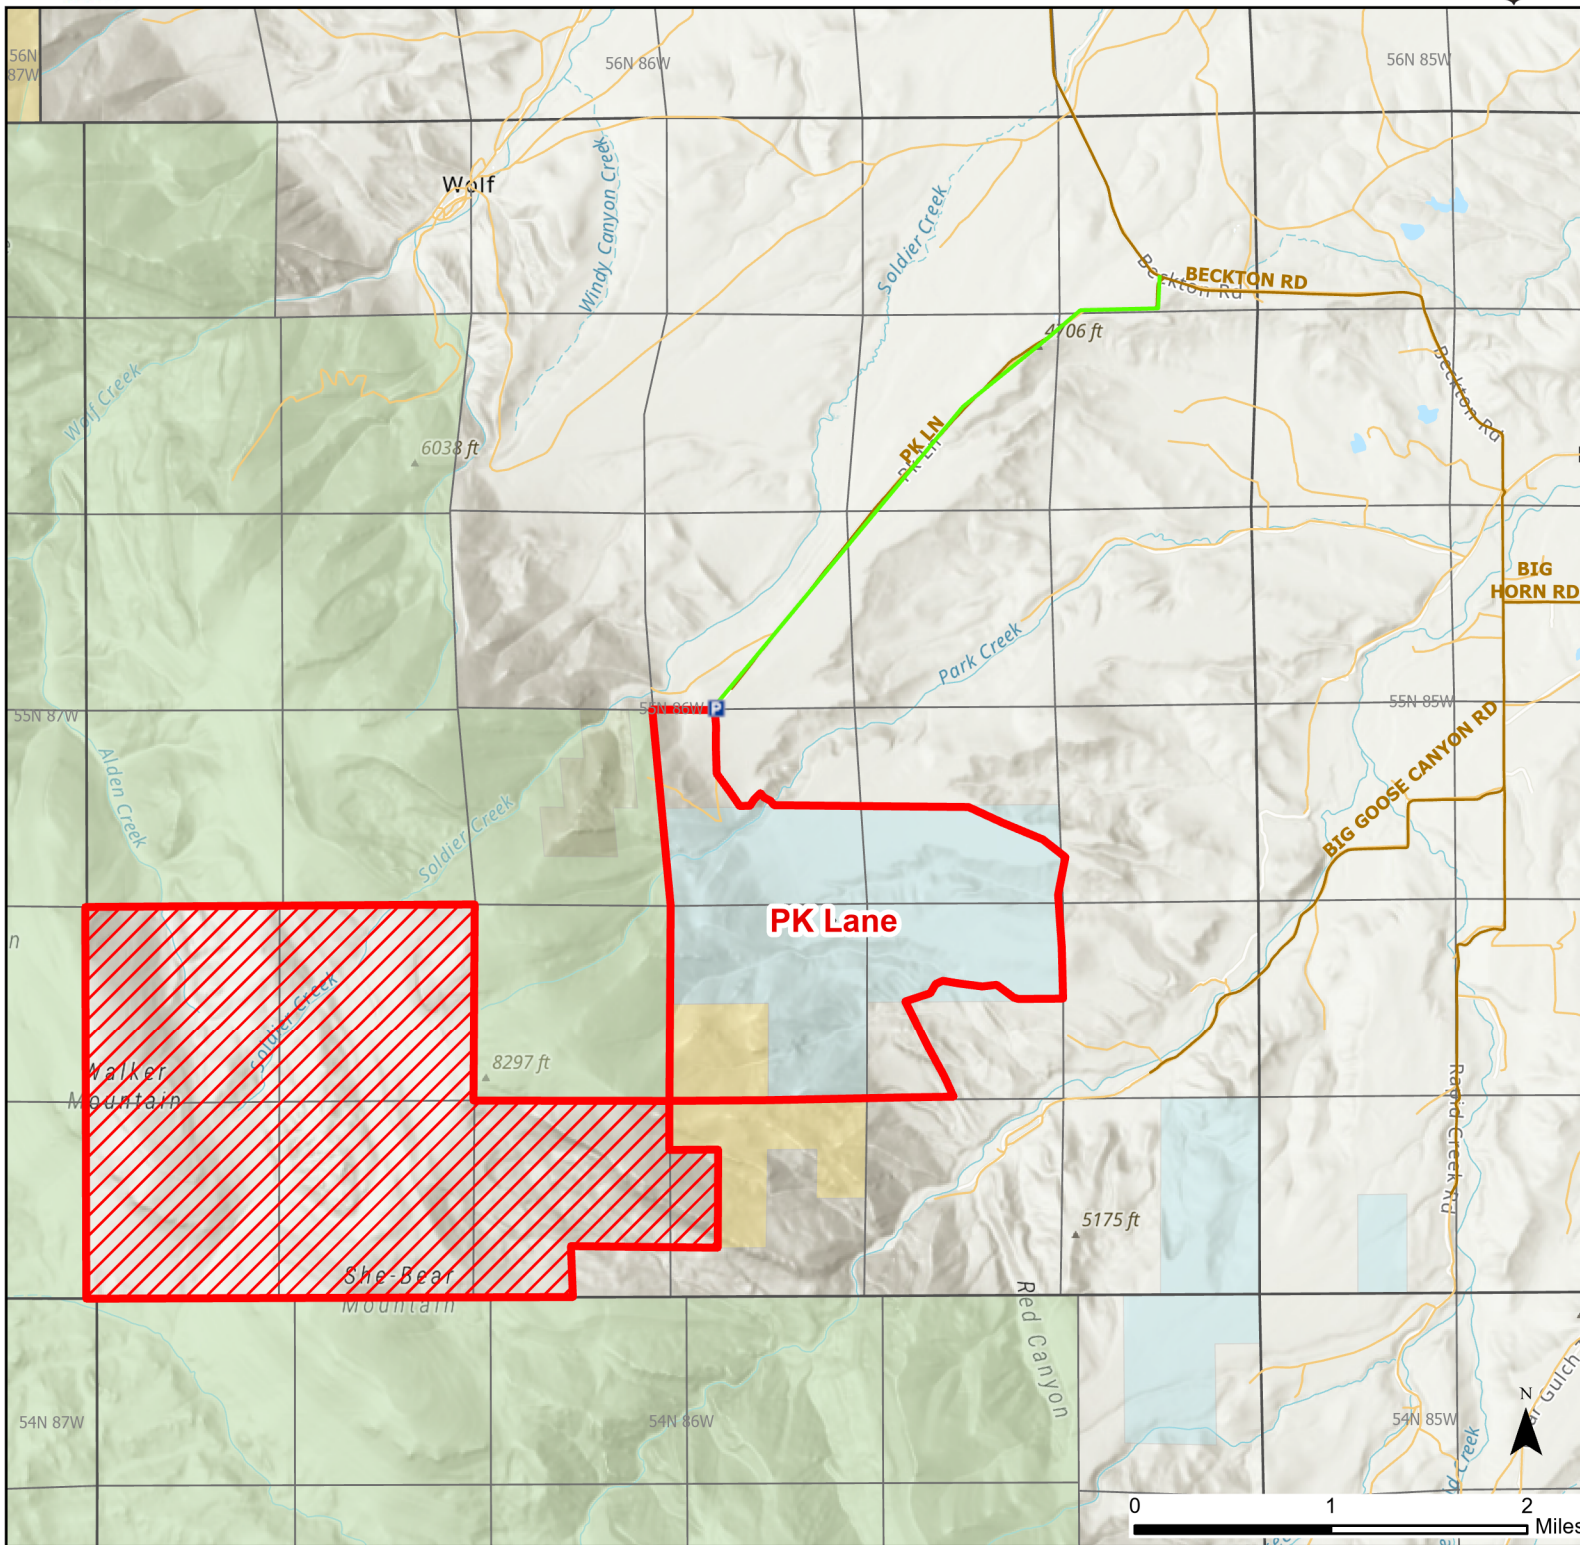

PK Lane Hunter Management Area

2023 Hunt
Season

Parking	Closed Road	Boundary	Limited Range Weapons and Archery	State
Coupon Box	Roads	Archery Only	Other	DOD
Road Closed	County Boundaries	CLOSED		BLM
Open Road	HMA Ownership			Wyoming Game & Fish Dept.
Special Conditions Apply				Forest Service
				Private

Species allowed to hunt: Antlerless Elk

See Ranch Rules for More Information and Restrictions

Hunter Management Area rules apply only to those lands enrolled in the HMA.

This map is for visual use, assistance and general location only, does not represent a survey, and is not to be used for legal conveyance. Hunt Area boundaries are approximate, consult Game and Fish Hunting Regulations for descriptions and restrictions. Access to these private lands for any commercial activity must be gained by contacting the individual landowner(s) directly.